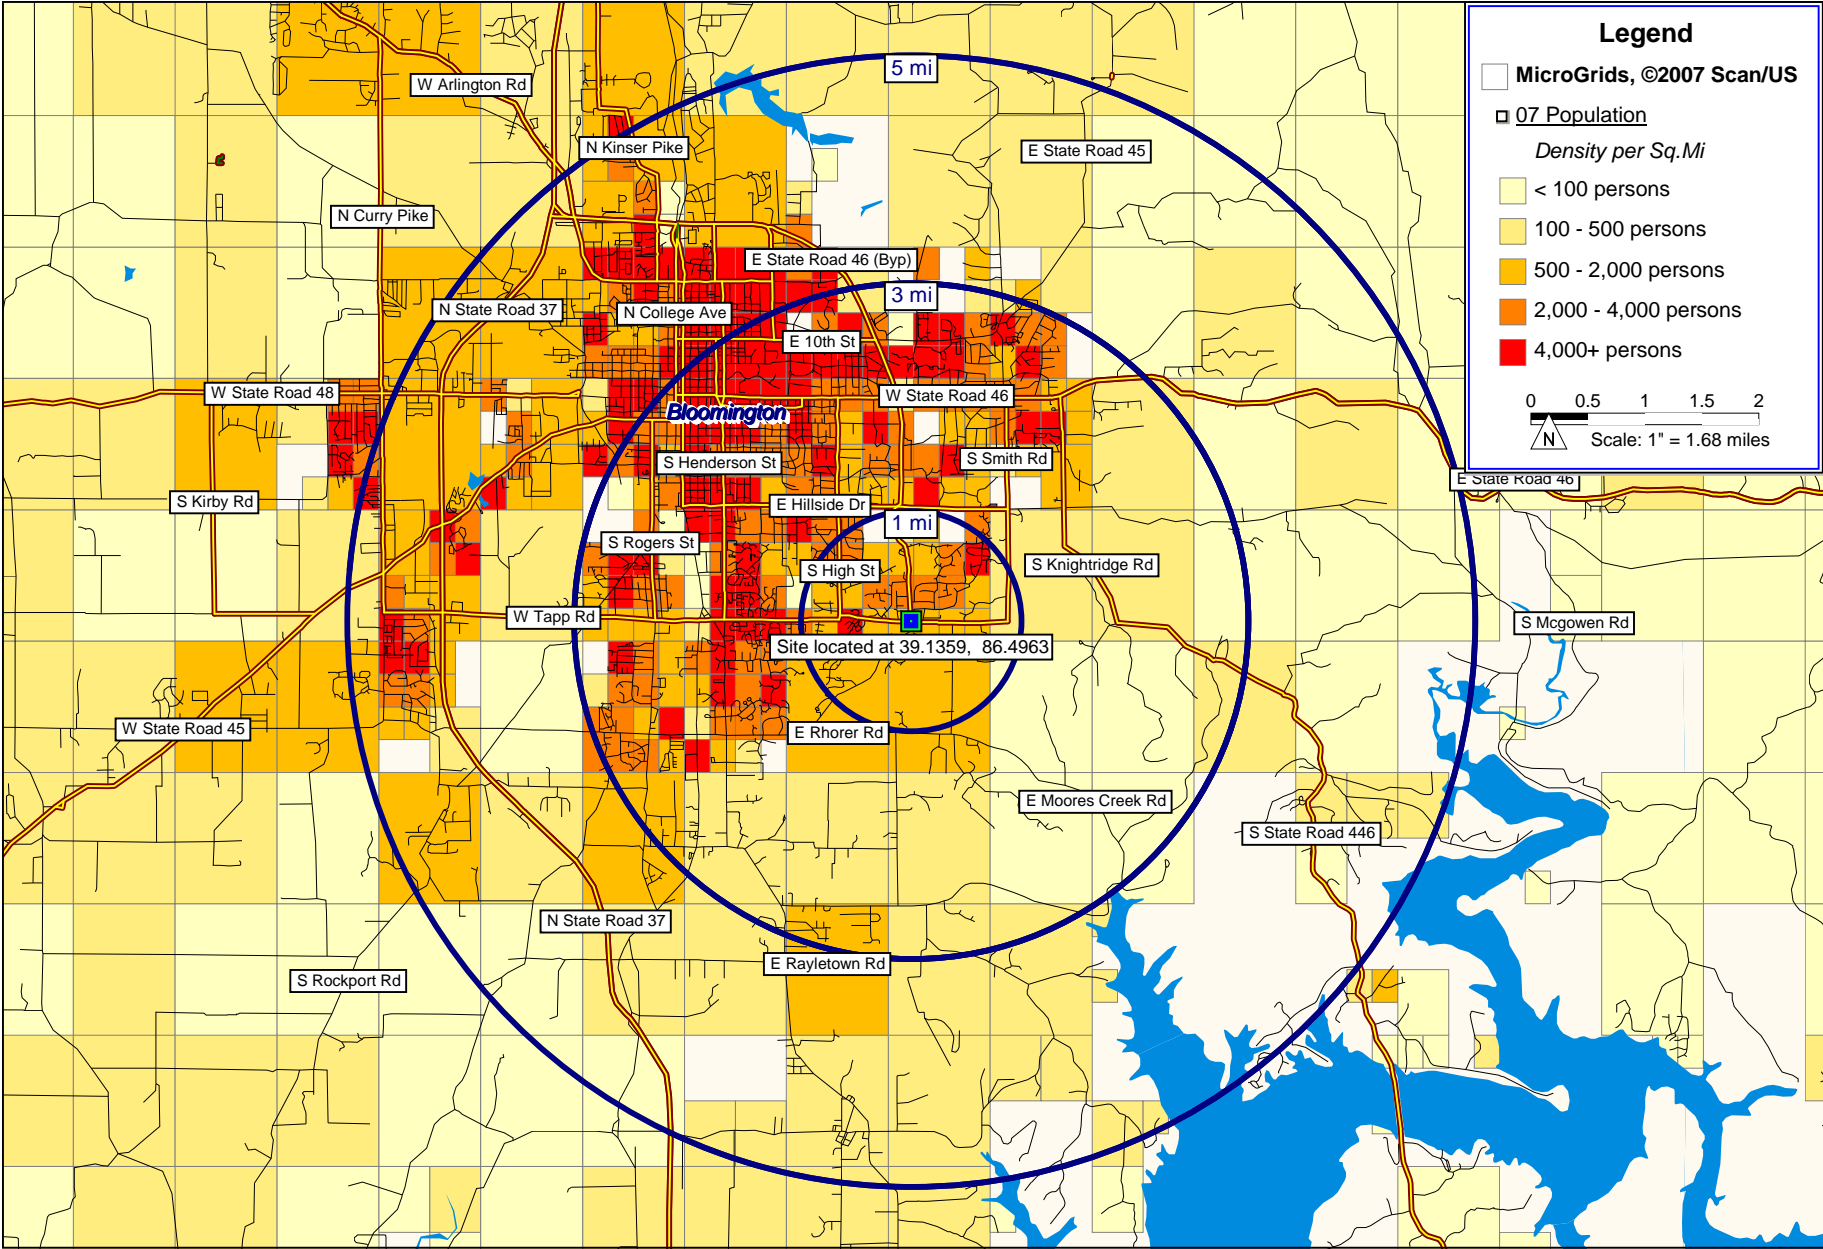

# Bloomington, IN: Population Density

Map produced with Scan/US